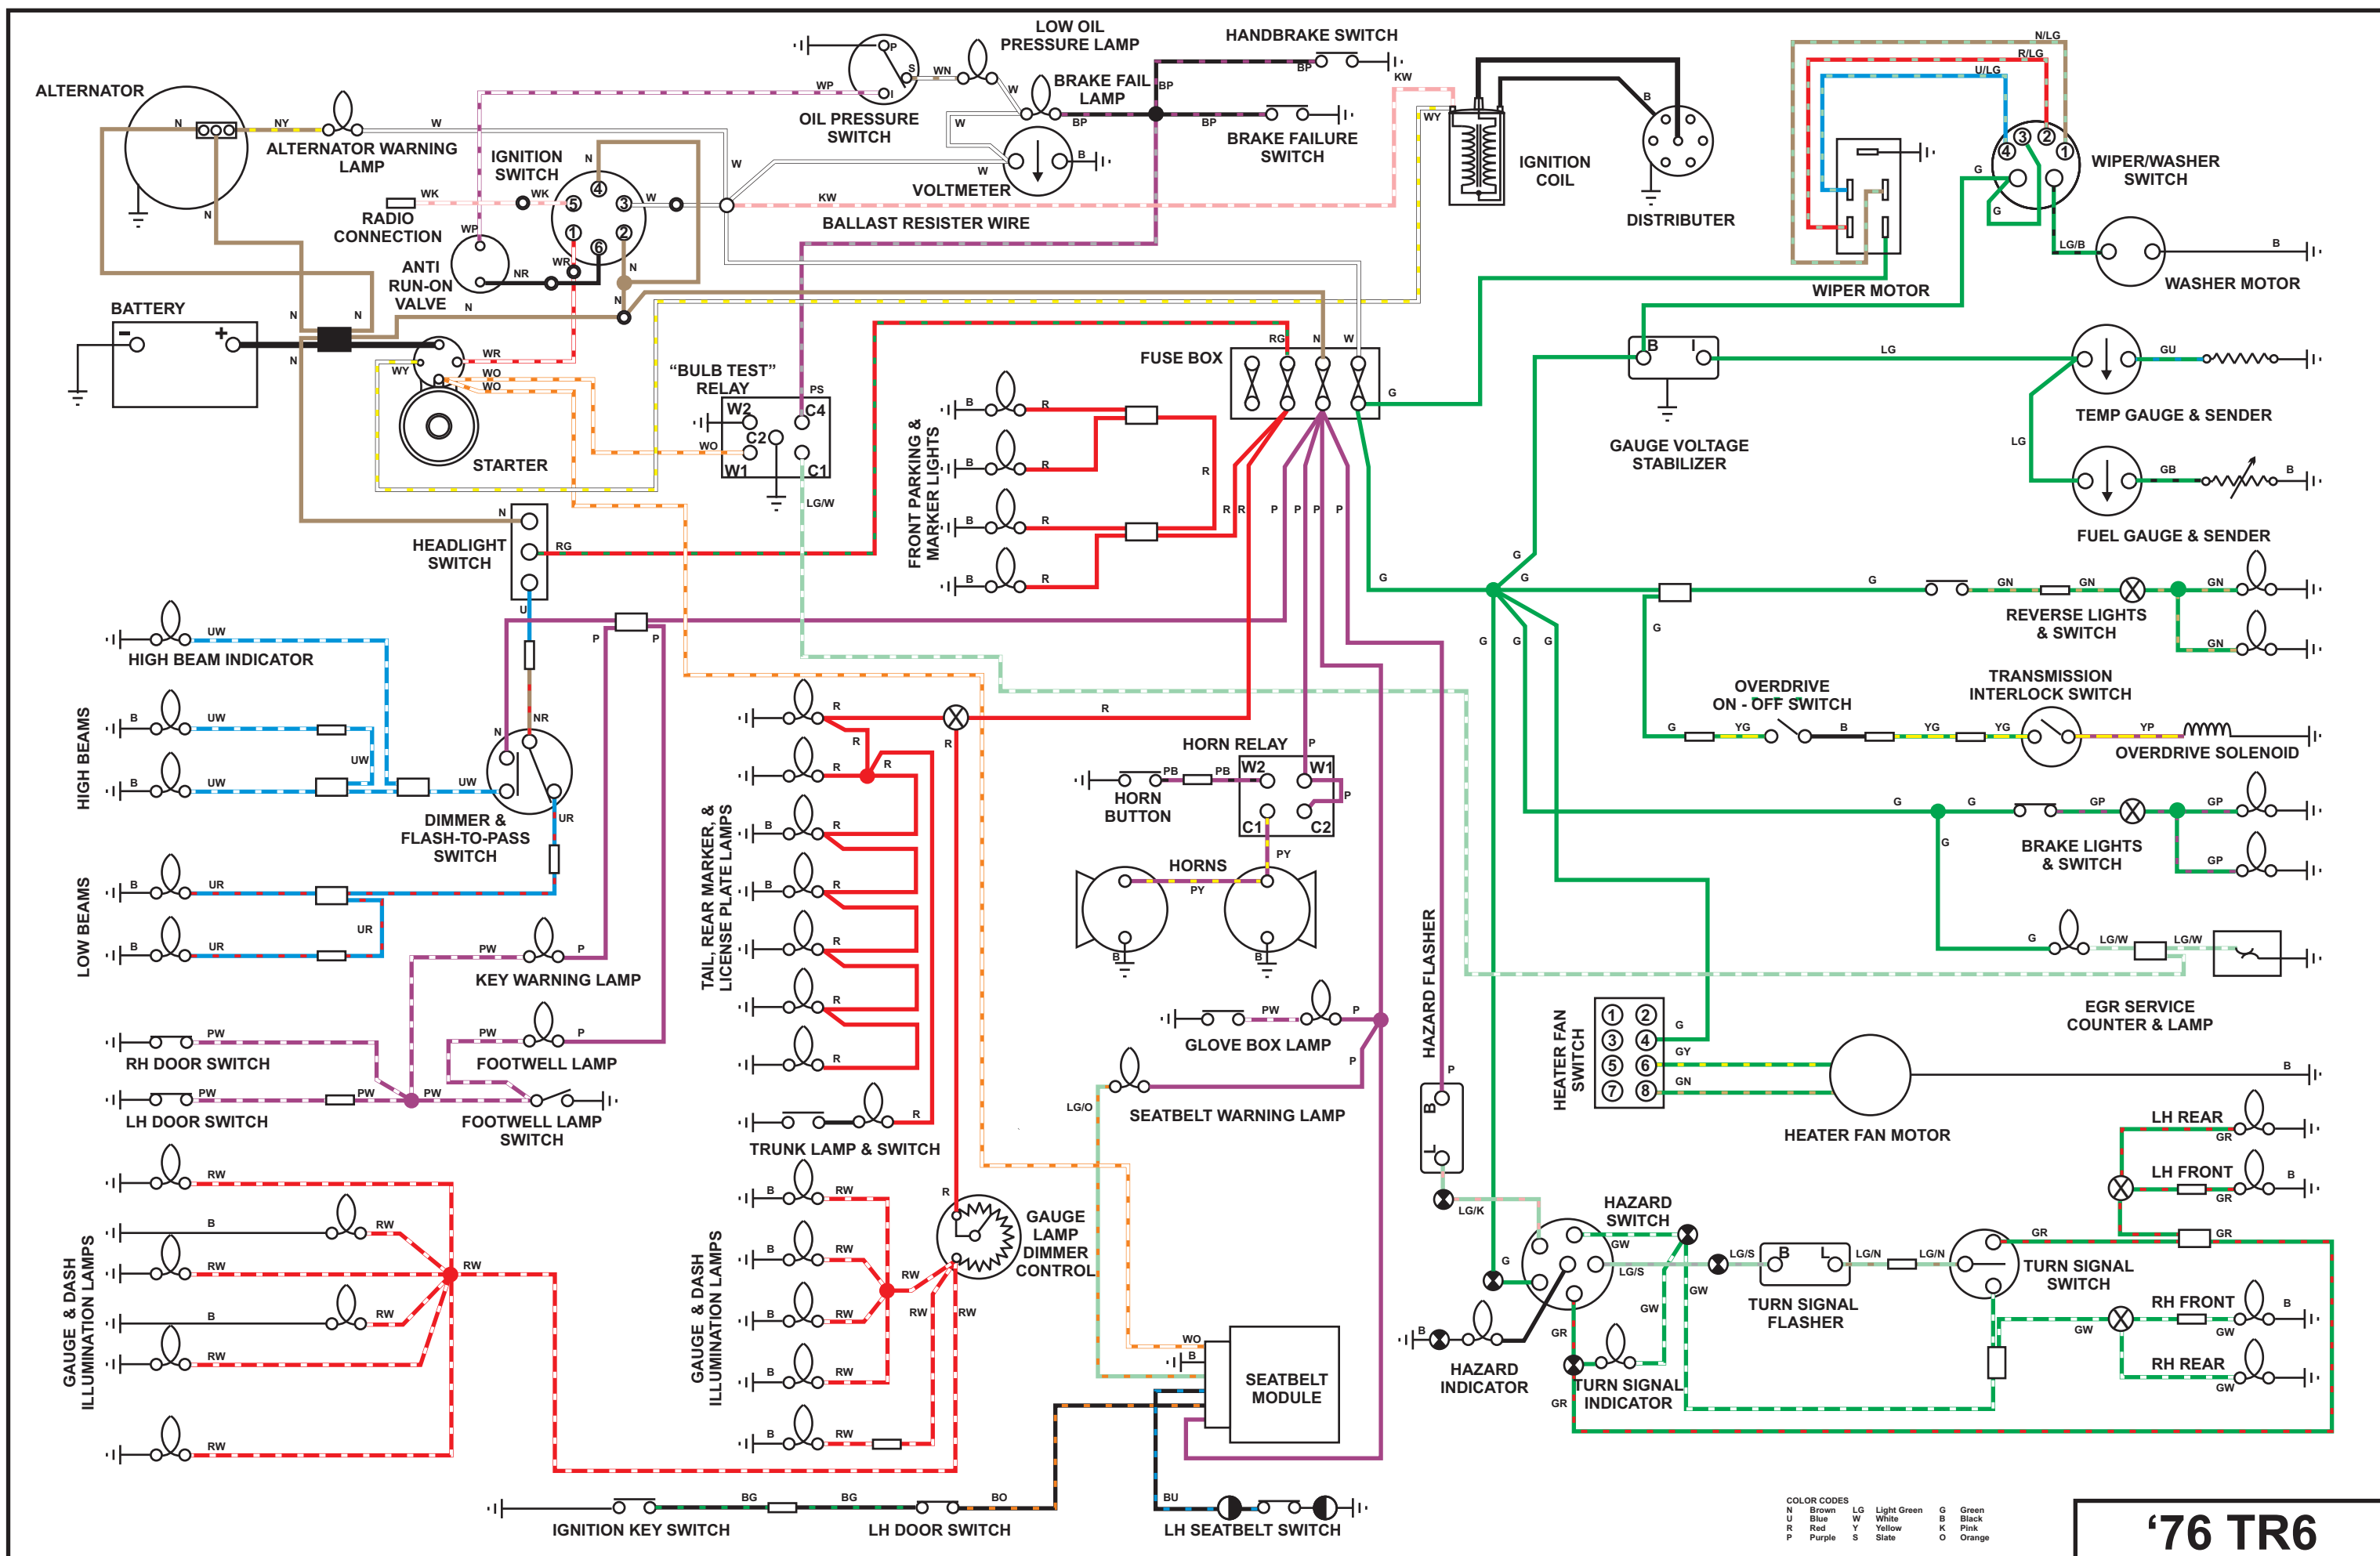

advance
AUTO-WIRE

www.advanceautowire.com

TRIUMPH TR250 - TR6 WIRING DIAGRAMS

A  PUBLICATION

© 2005

COLOR CODES

N	Brown	LG	Light Green	G	Green
U	Blue	W	White	B	Black
R	Red	Y	Yellow	K	Pink
P	Purple	S	Slate	O	Orange

TR 250

COLOR CODES

N	Brown	LG	Light Green	G	Green
U	Blue	W	White	B	Black
R	Red	Y	Yellow	K	Pink
P	Purple	S	Slate	O	Orange

'69 TR6

COLOR CODES

N	Brown	LG	Light Green	G	Green
U	Blue	W	White	B	Black
R	Red	Y	Yellow	K	Pink
P	Purple	S	Slate	O	Orange

'70 - '71 TR6

COLOR CODES

N	Brown	LG	Light Green	G	Green
U	Blue	W	White	B	Black
R	Red	Y	Yellow	K	Pink
P	Purple	S	Slate	O	Orange

'73 TR6

COLOR CODES

N	Brown	LG	Light Green	G	Green
U	Blue	W	White	B	Black
R	Red	Y	Yellow	K	Pink
P	Purple	S	Slate	O	Orange

'74 TR6

COLOR CODES

N	Brown	LG	Light Green	G	Green
U	Blue	W	White	B	Black
R	Red	Y	Yellow	K	Pink
P	Purple	S	Slate	O	Orange

'75 TR6

'76 TR6