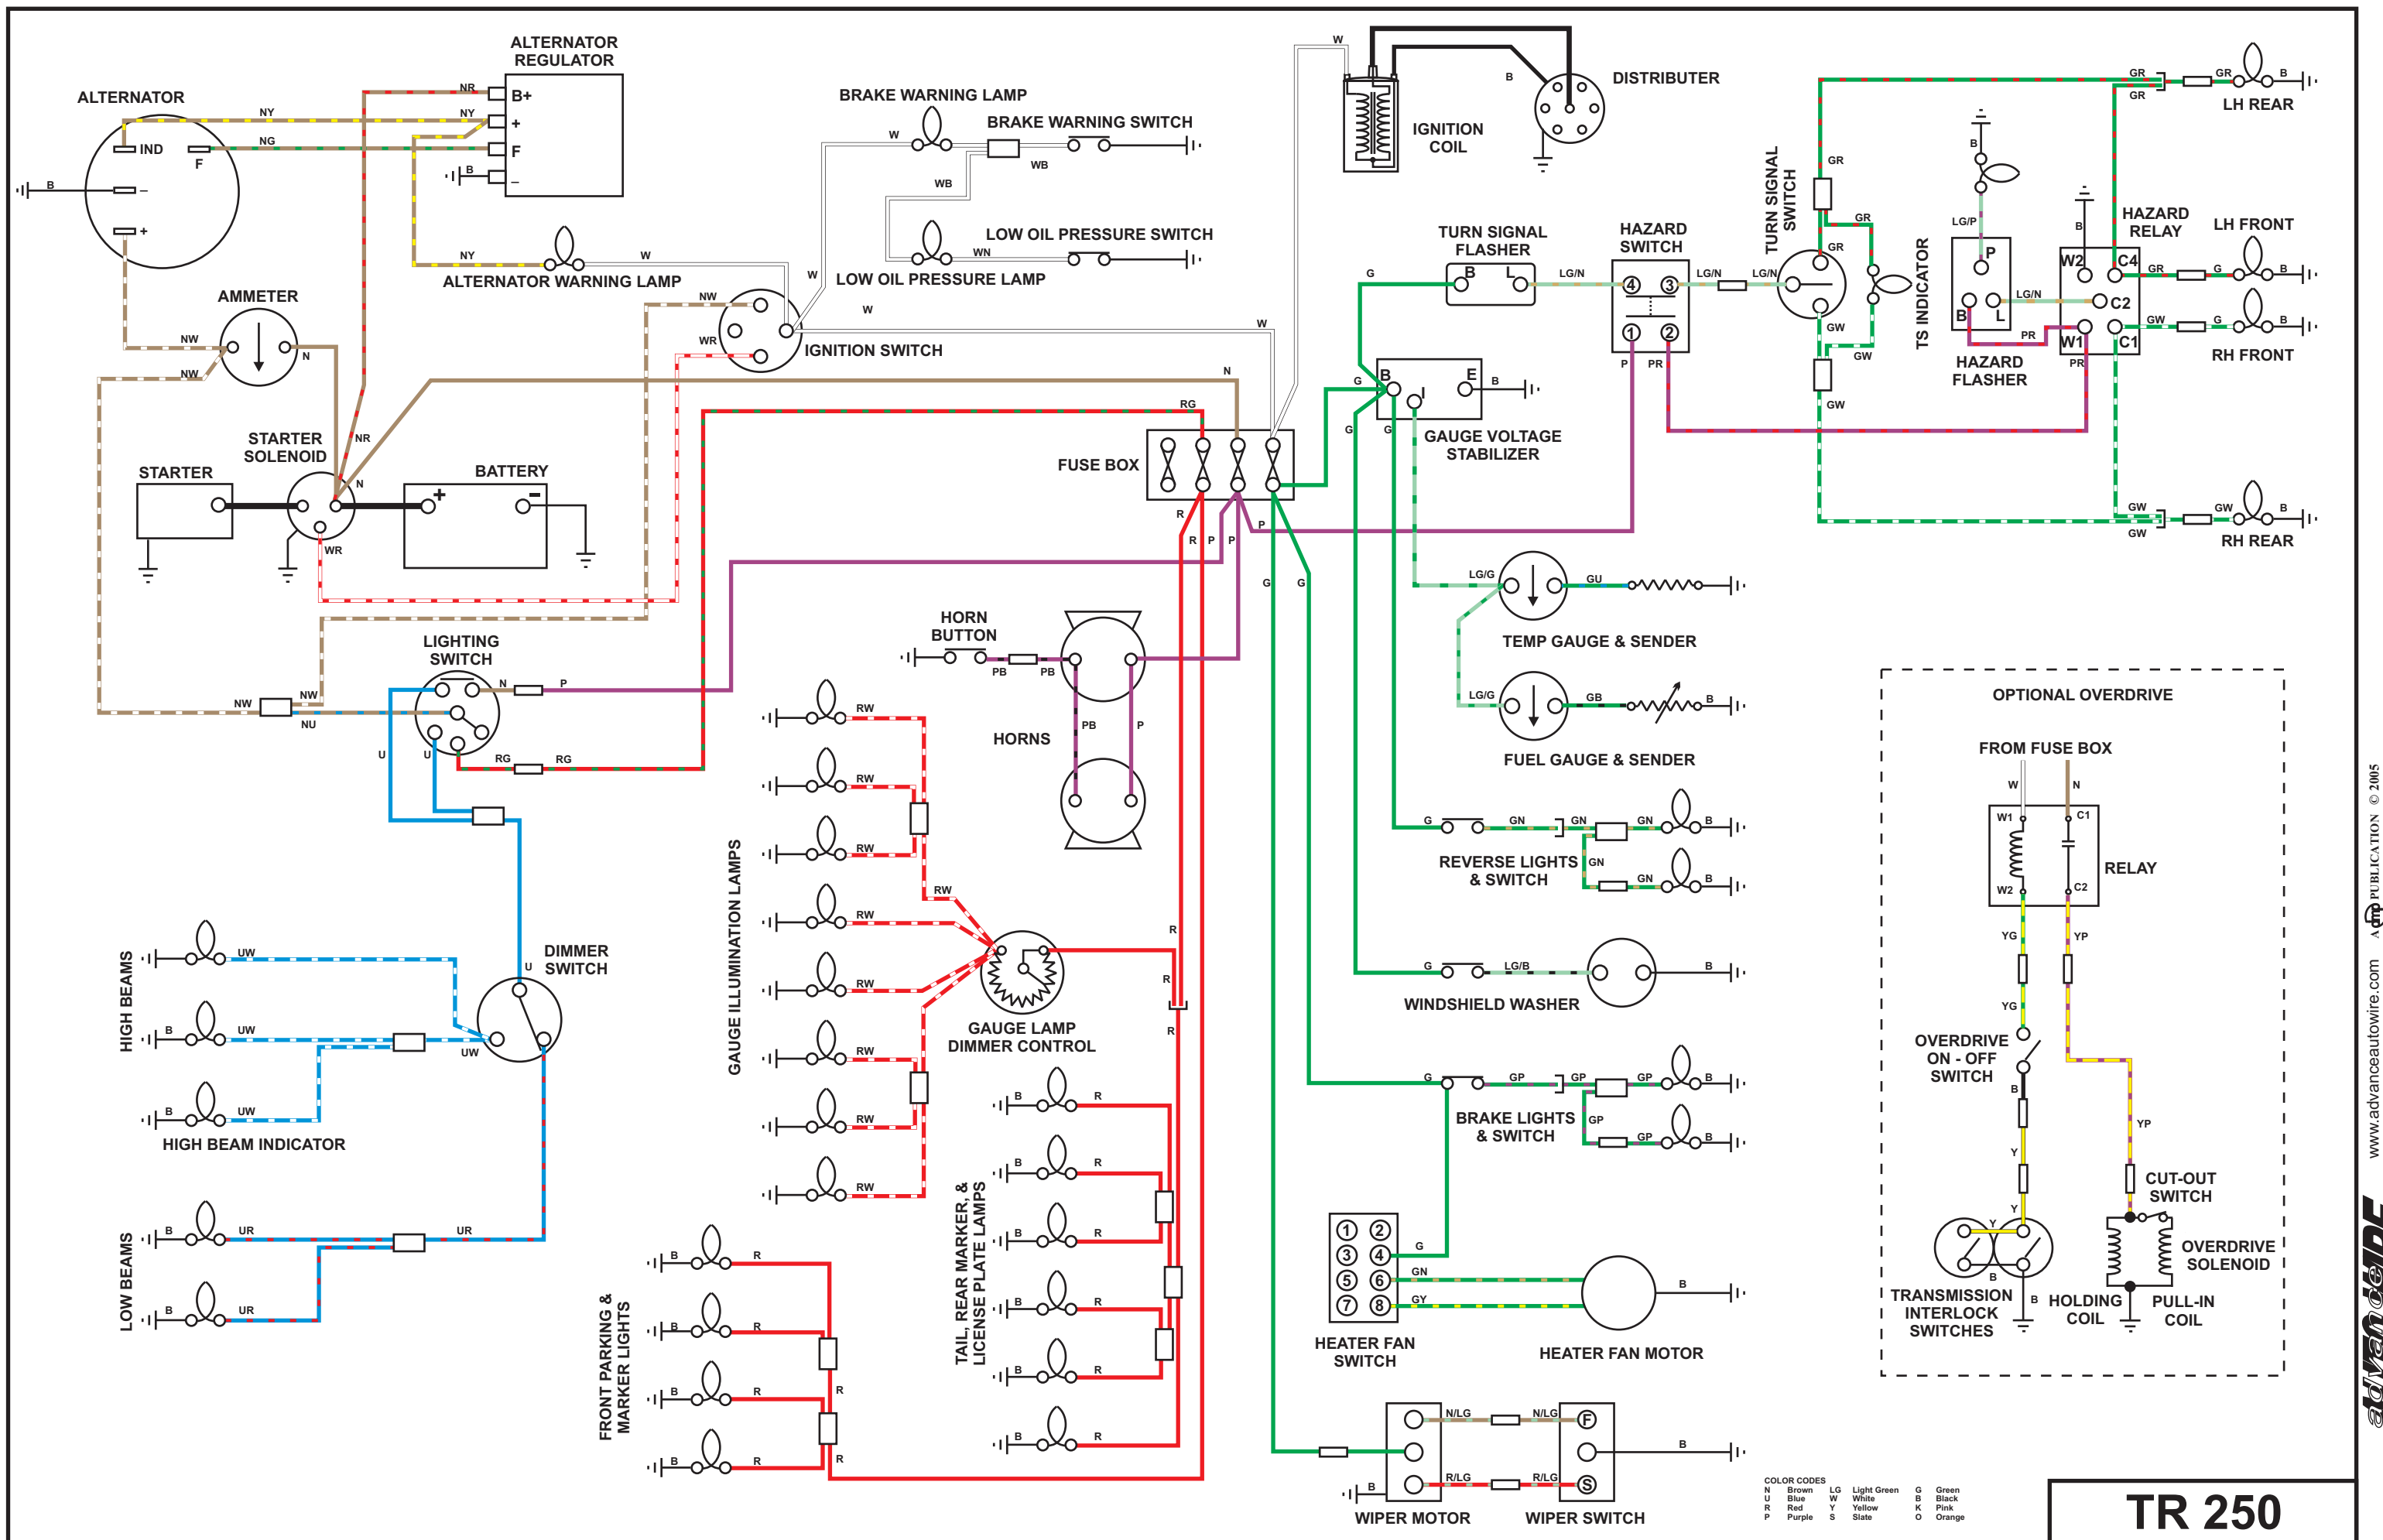

advance
AUTO-WIRE

www.advanceautowire.com

TRIUMPH TR250 - TR6 WIRING DIAGRAMS

A  PUBLICATION

© 2005

COLOR CODES

N	Brown	LG	Light Green	G	Green
U	Blue	W	White	B	Black
R	Red	Y	Yellow	K	Pink
P	Purple	S	Slate	O	Orange

TR 250

COLOR CODES

N	Brown	LG	Light Green	G	Green
U	Blue	W	White	B	Black
R	Red	Y	Yellow	K	Pink
P	Purple	S	Slate	O	Orange

'69 TR6

COLOR CODES

N	Brown	LG	Light Green	G	Green
U	Blue	W	White	B	Black
R	Red	Y	Yellow	K	Pink
P	Purple	S	Slate	O	Orange

'70 - '71 TR6

COLOR CODES

N	Brown	LG	Light Green	G	Green
U	Blue	W	White	B	Black
R	Red	Y	Yellow	K	Pink
P	Purple	S	Slate	O	Orange

'73 TR6

COLOR CODES

N	Brown	LG	Light Green	G	Green
U	Blue	W	White	B	Black
R	Red	Y	Yellow	K	Pink
P	Purple	S	Slate	O	Orange

'74 TR6

COLOR CODES

N	Brown	LG	Light Green	G	Green
U	Blue	W	White	B	Black
R	Red	Y	Yellow	K	Pink
P	Purple	S	Slate	O	Orange

'75 TR6

'76 TR6