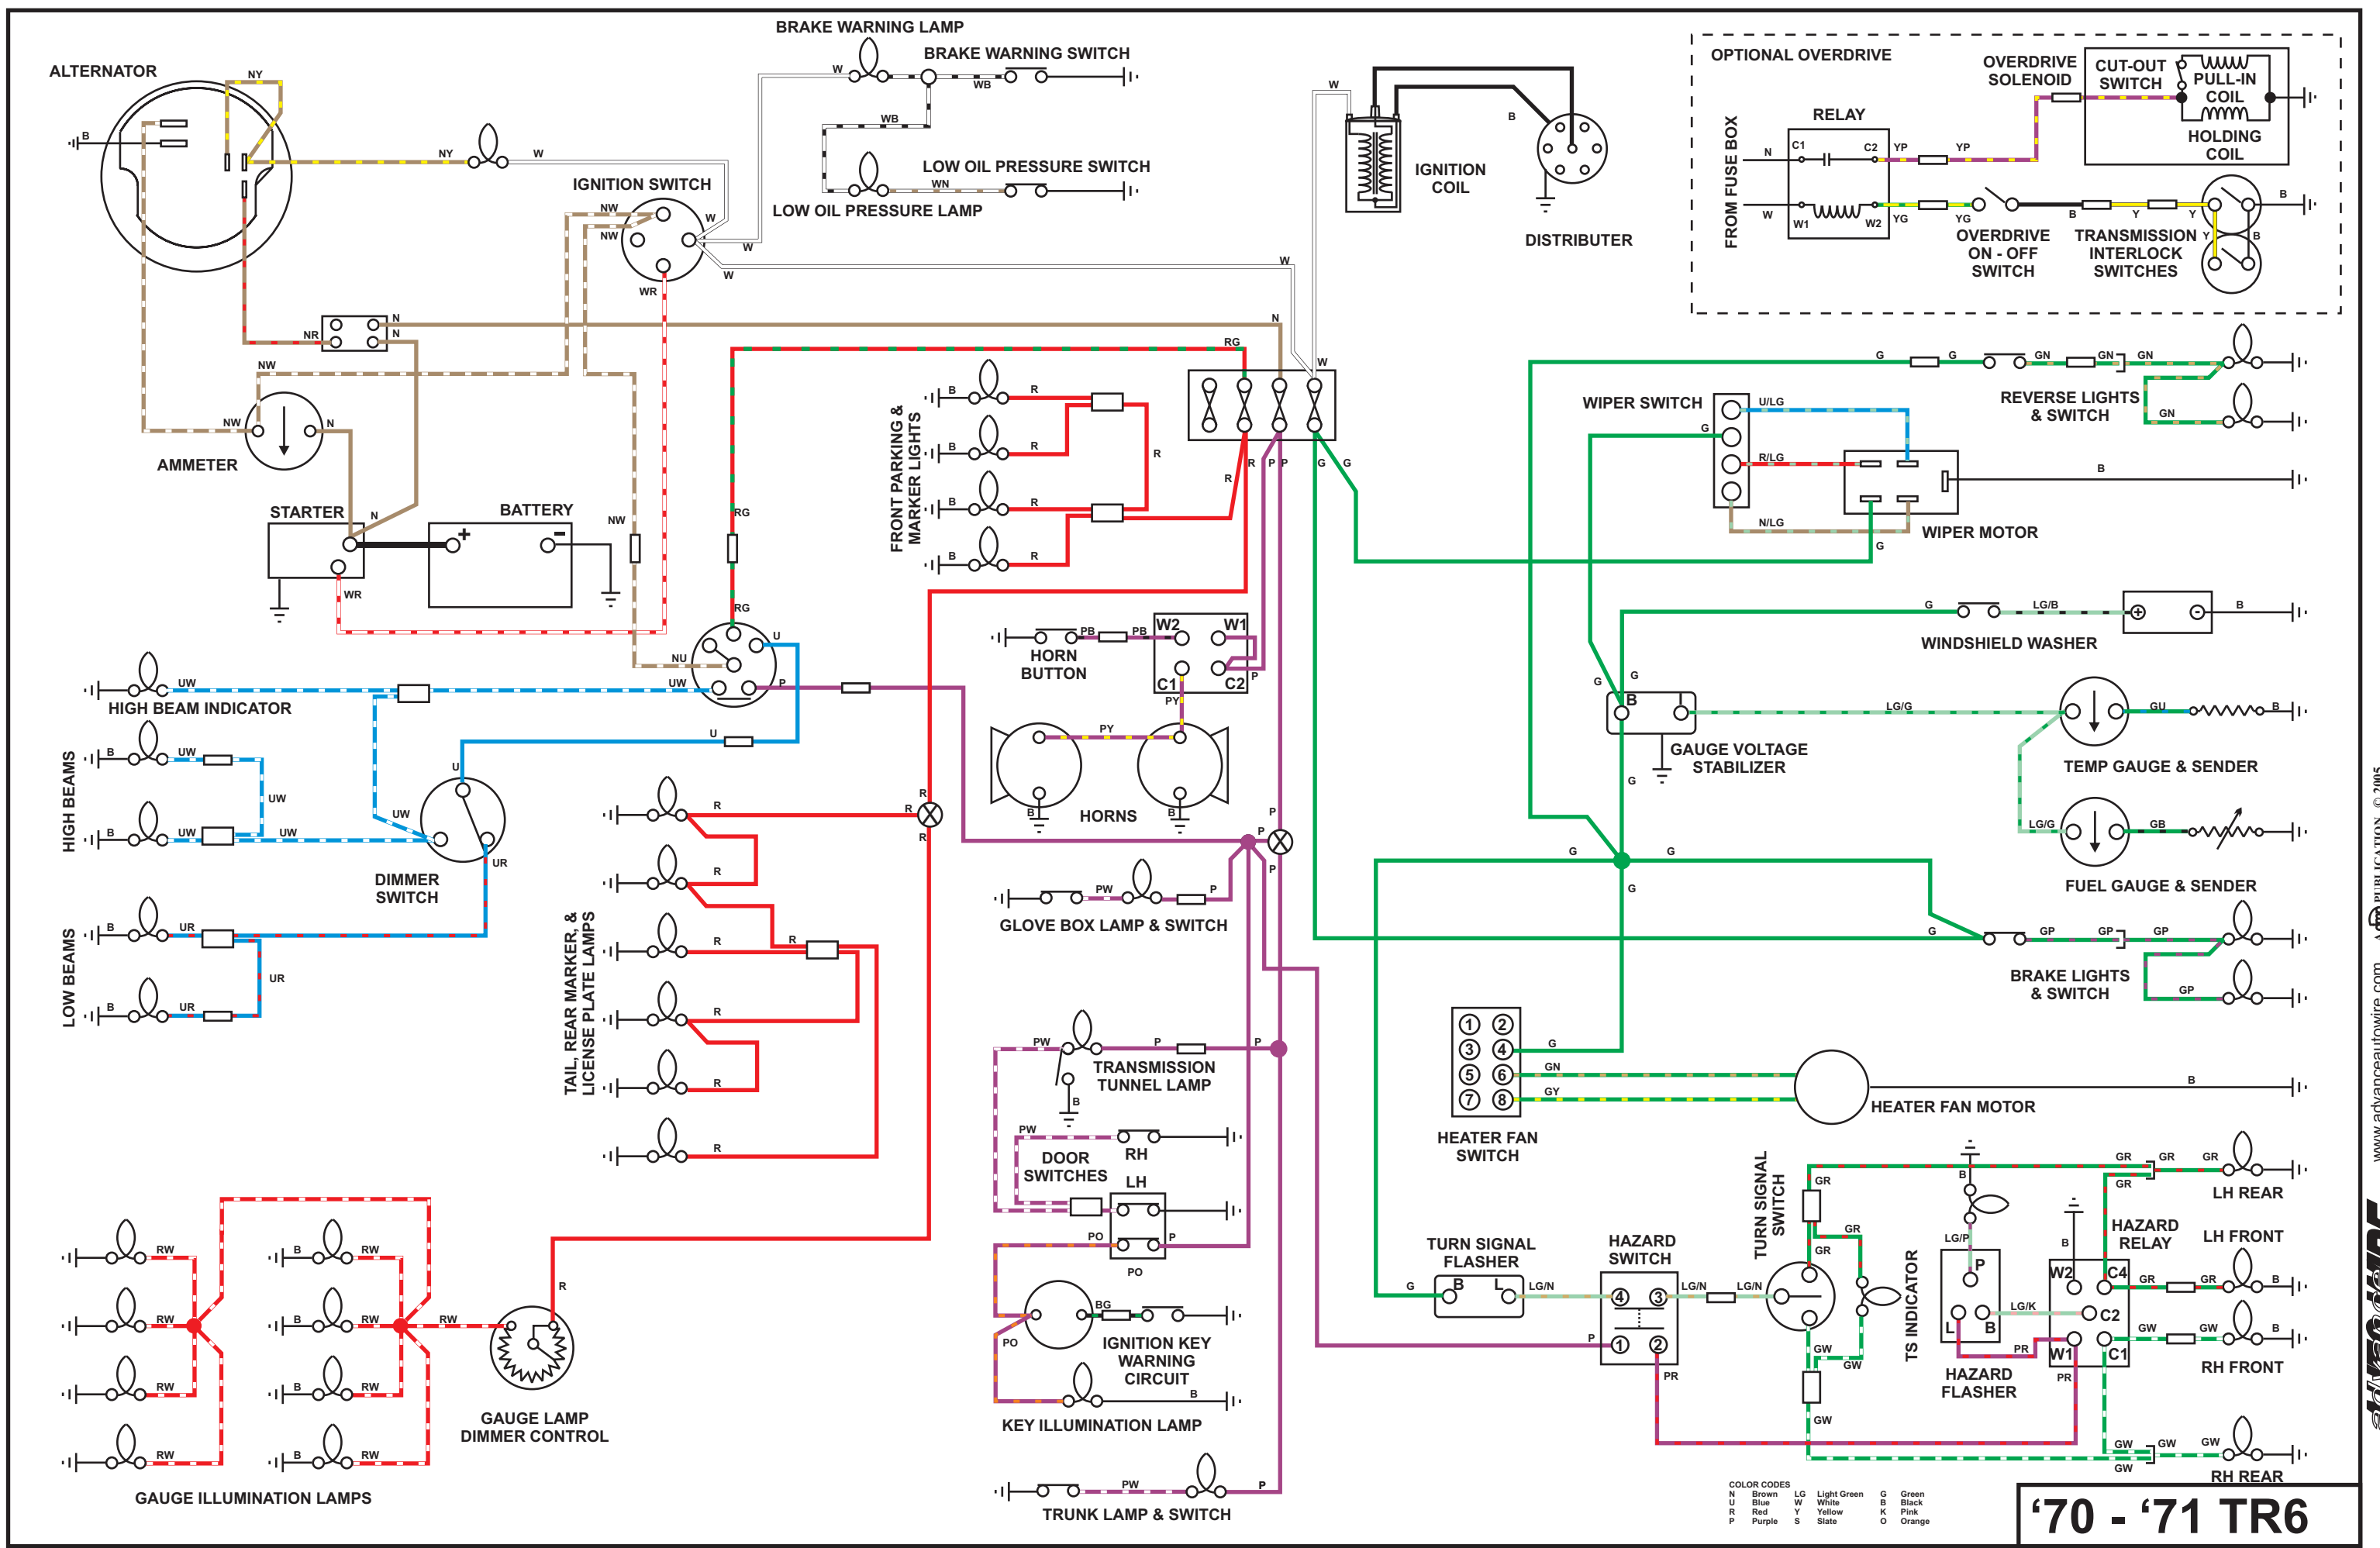

advance
AUTO-WIRE

www.advanceautowire.com

TRIUMPH TR250 - TR6 WIRING DIAGRAMS

A  PUBLICATION

© 2005

COLOR CODES

N	Brown	LG	Light Green	G	Green
U	Blue	W	White	B	Black
R	Red	Y	Yellow	K	Pink
P	Purple	S	Slate	O	Orange

TR 250

COLOR CODES

N	Brown	LG	Light Green	G	Green
U	Blue	W	White	B	Black
R	Red	Y	Yellow	K	Pink
P	Purple	S	Slate	O	Orange

'69 TR6

COLOR CODES

N	Brown	LG	Light Green	G	Green
U	Blue	W	White	B	Black
R	Red	Y	Yellow	K	Pink
P	Purple	S	Slate	O	Orange

'70 - '71 TR6

COLOR CODES

N	Brown	LG	Light Green	G	Green
U	Blue	W	White	B	Black
R	Red	Y	Yellow	K	Pink
P	Purple	S	Slate	O	Orange

'73 TR6

COLOR CODES

N	Brown	LG	Light Green	G	Green
U	Blue	W	White	B	Black
R	Red	Y	Yellow	K	Pink
P	Purple	S	Slate	O	Orange

'74 TR6

COLOR CODES

N	Brown	LG	Light Green	G	Green
U	Blue	W	White	B	Black
R	Red	Y	Yellow	K	Pink
P	Purple	S	Slate	O	Orange

'75 TR6

'76 TR6