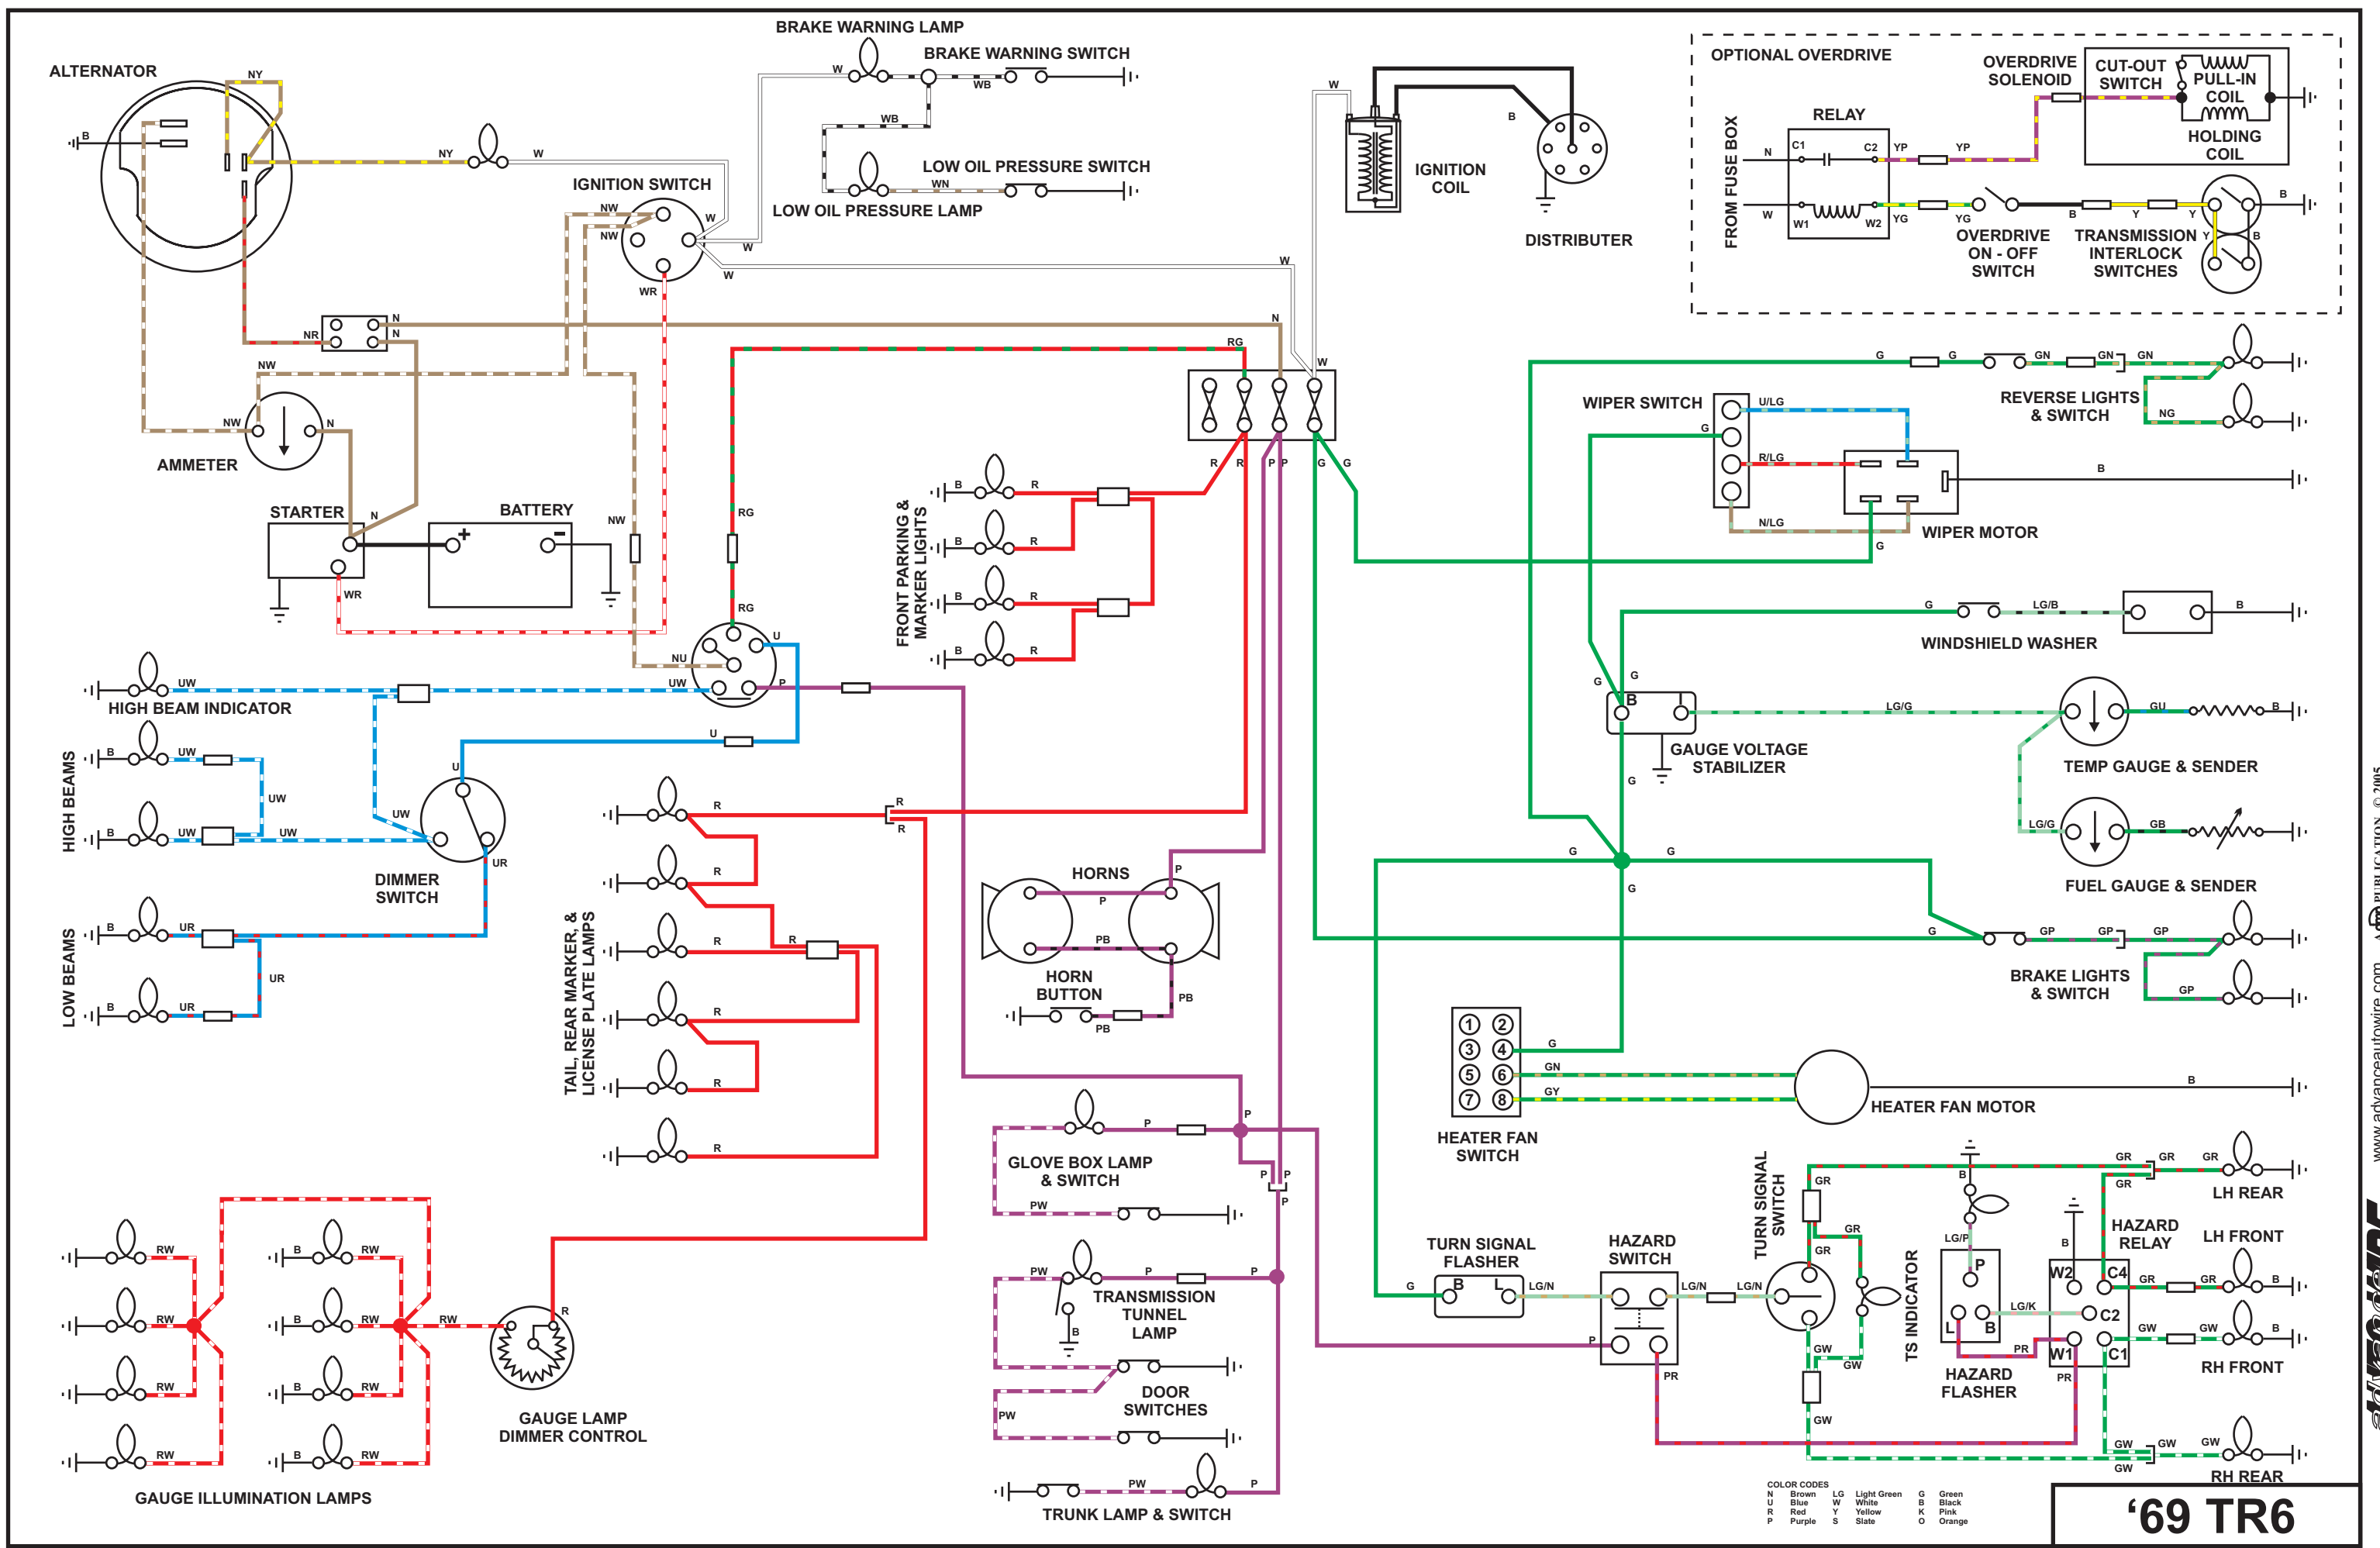

advance
AUTO-WIRE

www.advanceautowire.com

TRIUMPH TR250 - TR6 WIRING DIAGRAMS

A  PUBLICATION

© 2005

COLOR CODES

N	Brown	LG	Light Green	G	Green
U	Blue	W	White	B	Black
R	Red	Y	Yellow	K	Pink
P	Purple	S	Slate	O	Orange

TR 250

COLOR CODES

N	Brown	LG	Light Green	G	Green
U	Blue	W	White	B	Black
R	Red	Y	Yellow	K	Pink
P	Purple	S	Slate	O	Orange

'69 TR6

COLOR CODES

N	Brown	LG	Light Green	G	Green
U	Blue	W	White	B	Black
R	Red	Y	Yellow	K	Pink
P	Purple	S	Slate	O	Orange

'70 - '71 TR6

COLOR CODES

N	Brown	LG	Light Green	G	Green
U	Blue	W	White	B	Black
R	Red	Y	Yellow	K	Pink
P	Purple	S	Slate	O	Orange

'73 TR6

COLOR CODES

N	Brown	LG	Light Green	G	Green
U	Blue	W	White	B	Black
R	Red	Y	Yellow	K	Pink
P	Purple	S	Slate	O	Orange

'74 TR6

COLOR CODES

N	Brown	LG	Light Green	G	Green
U	Blue	W	White	B	Black
R	Red	Y	Yellow	K	Pink
P	Purple	S	Slate	O	Orange

'75 TR6

'76 TR6