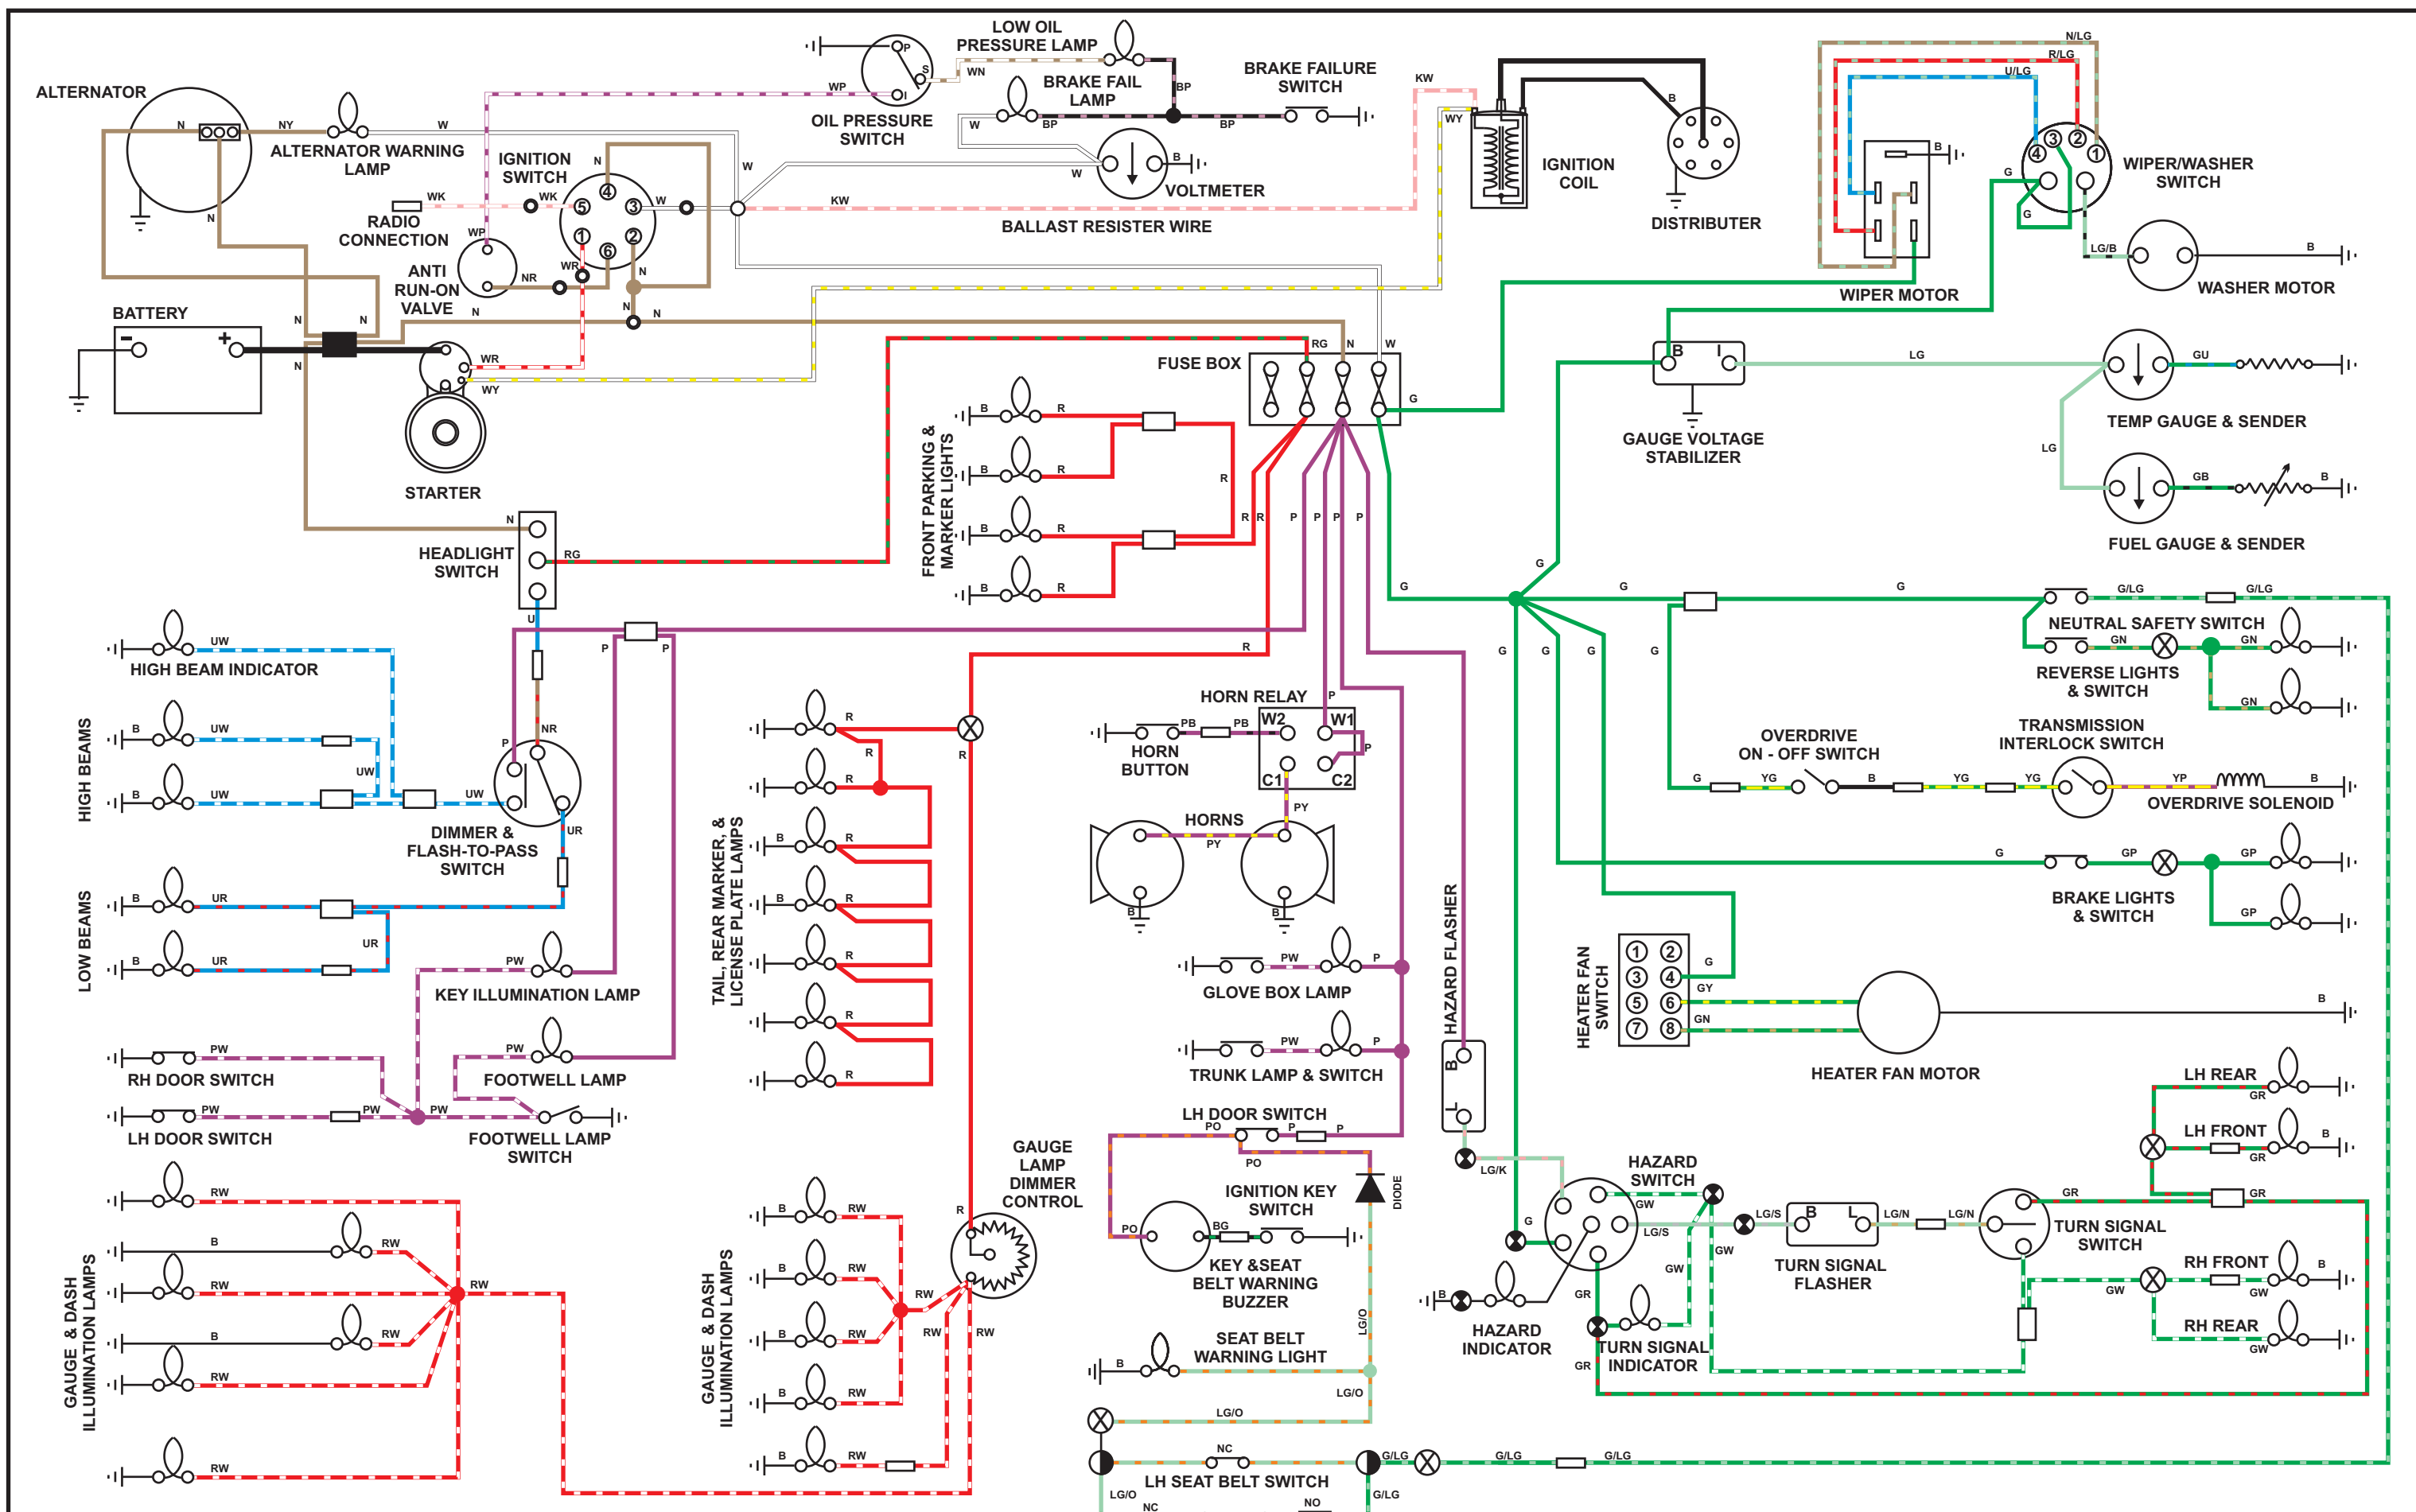

advance
AUTO-WIRE

www.advanceautowire.com

TRIUMPH TR250 - TR6 WIRING DIAGRAMS

A  PUBLICATION

© 2005

COLOR CODES

N	Brown	LG	Light Green	G	Green
U	Blue	W	White	B	Black
R	Red	Y	Yellow	K	Pink
P	Purple	S	Slate	O	Orange

TR 250

COLOR CODES

N	Brown	LG	Light Green	G	Green
U	Blue	W	White	B	Black
R	Red	Y	Yellow	K	Pink
P	Purple	S	Slate	O	Orange

'69 TR6

COLOR CODES

N	Brown	LG	Light Green	G	Green
U	Blue	W	White	B	Black
R	Red	Y	Yellow	K	Pink
P	Purple	S	Slate	O	Orange

'70 - '71 TR6

COLOR CODES

N	Brown	LG	Light Green	G	Green
U	Blue	W	White	B	Black
R	Red	Y	Yellow	K	Pink
P	Purple	S	Slate	O	Orange

'73 TR6

COLOR CODES

N	Brown	LG	Light Green	G	Green
U	Blue	W	White	B	Black
R	Red	Y	Yellow	K	Pink
P	Purple	S	Slate	O	Orange

'74 TR6

COLOR CODES

N	Brown	LG	Light Green	G	Green
U	Blue	W	White	B	Black
R	Red	Y	Yellow	K	Pink
P	Purple	S	Slate	O	Orange

'75 TR6

'76 TR6