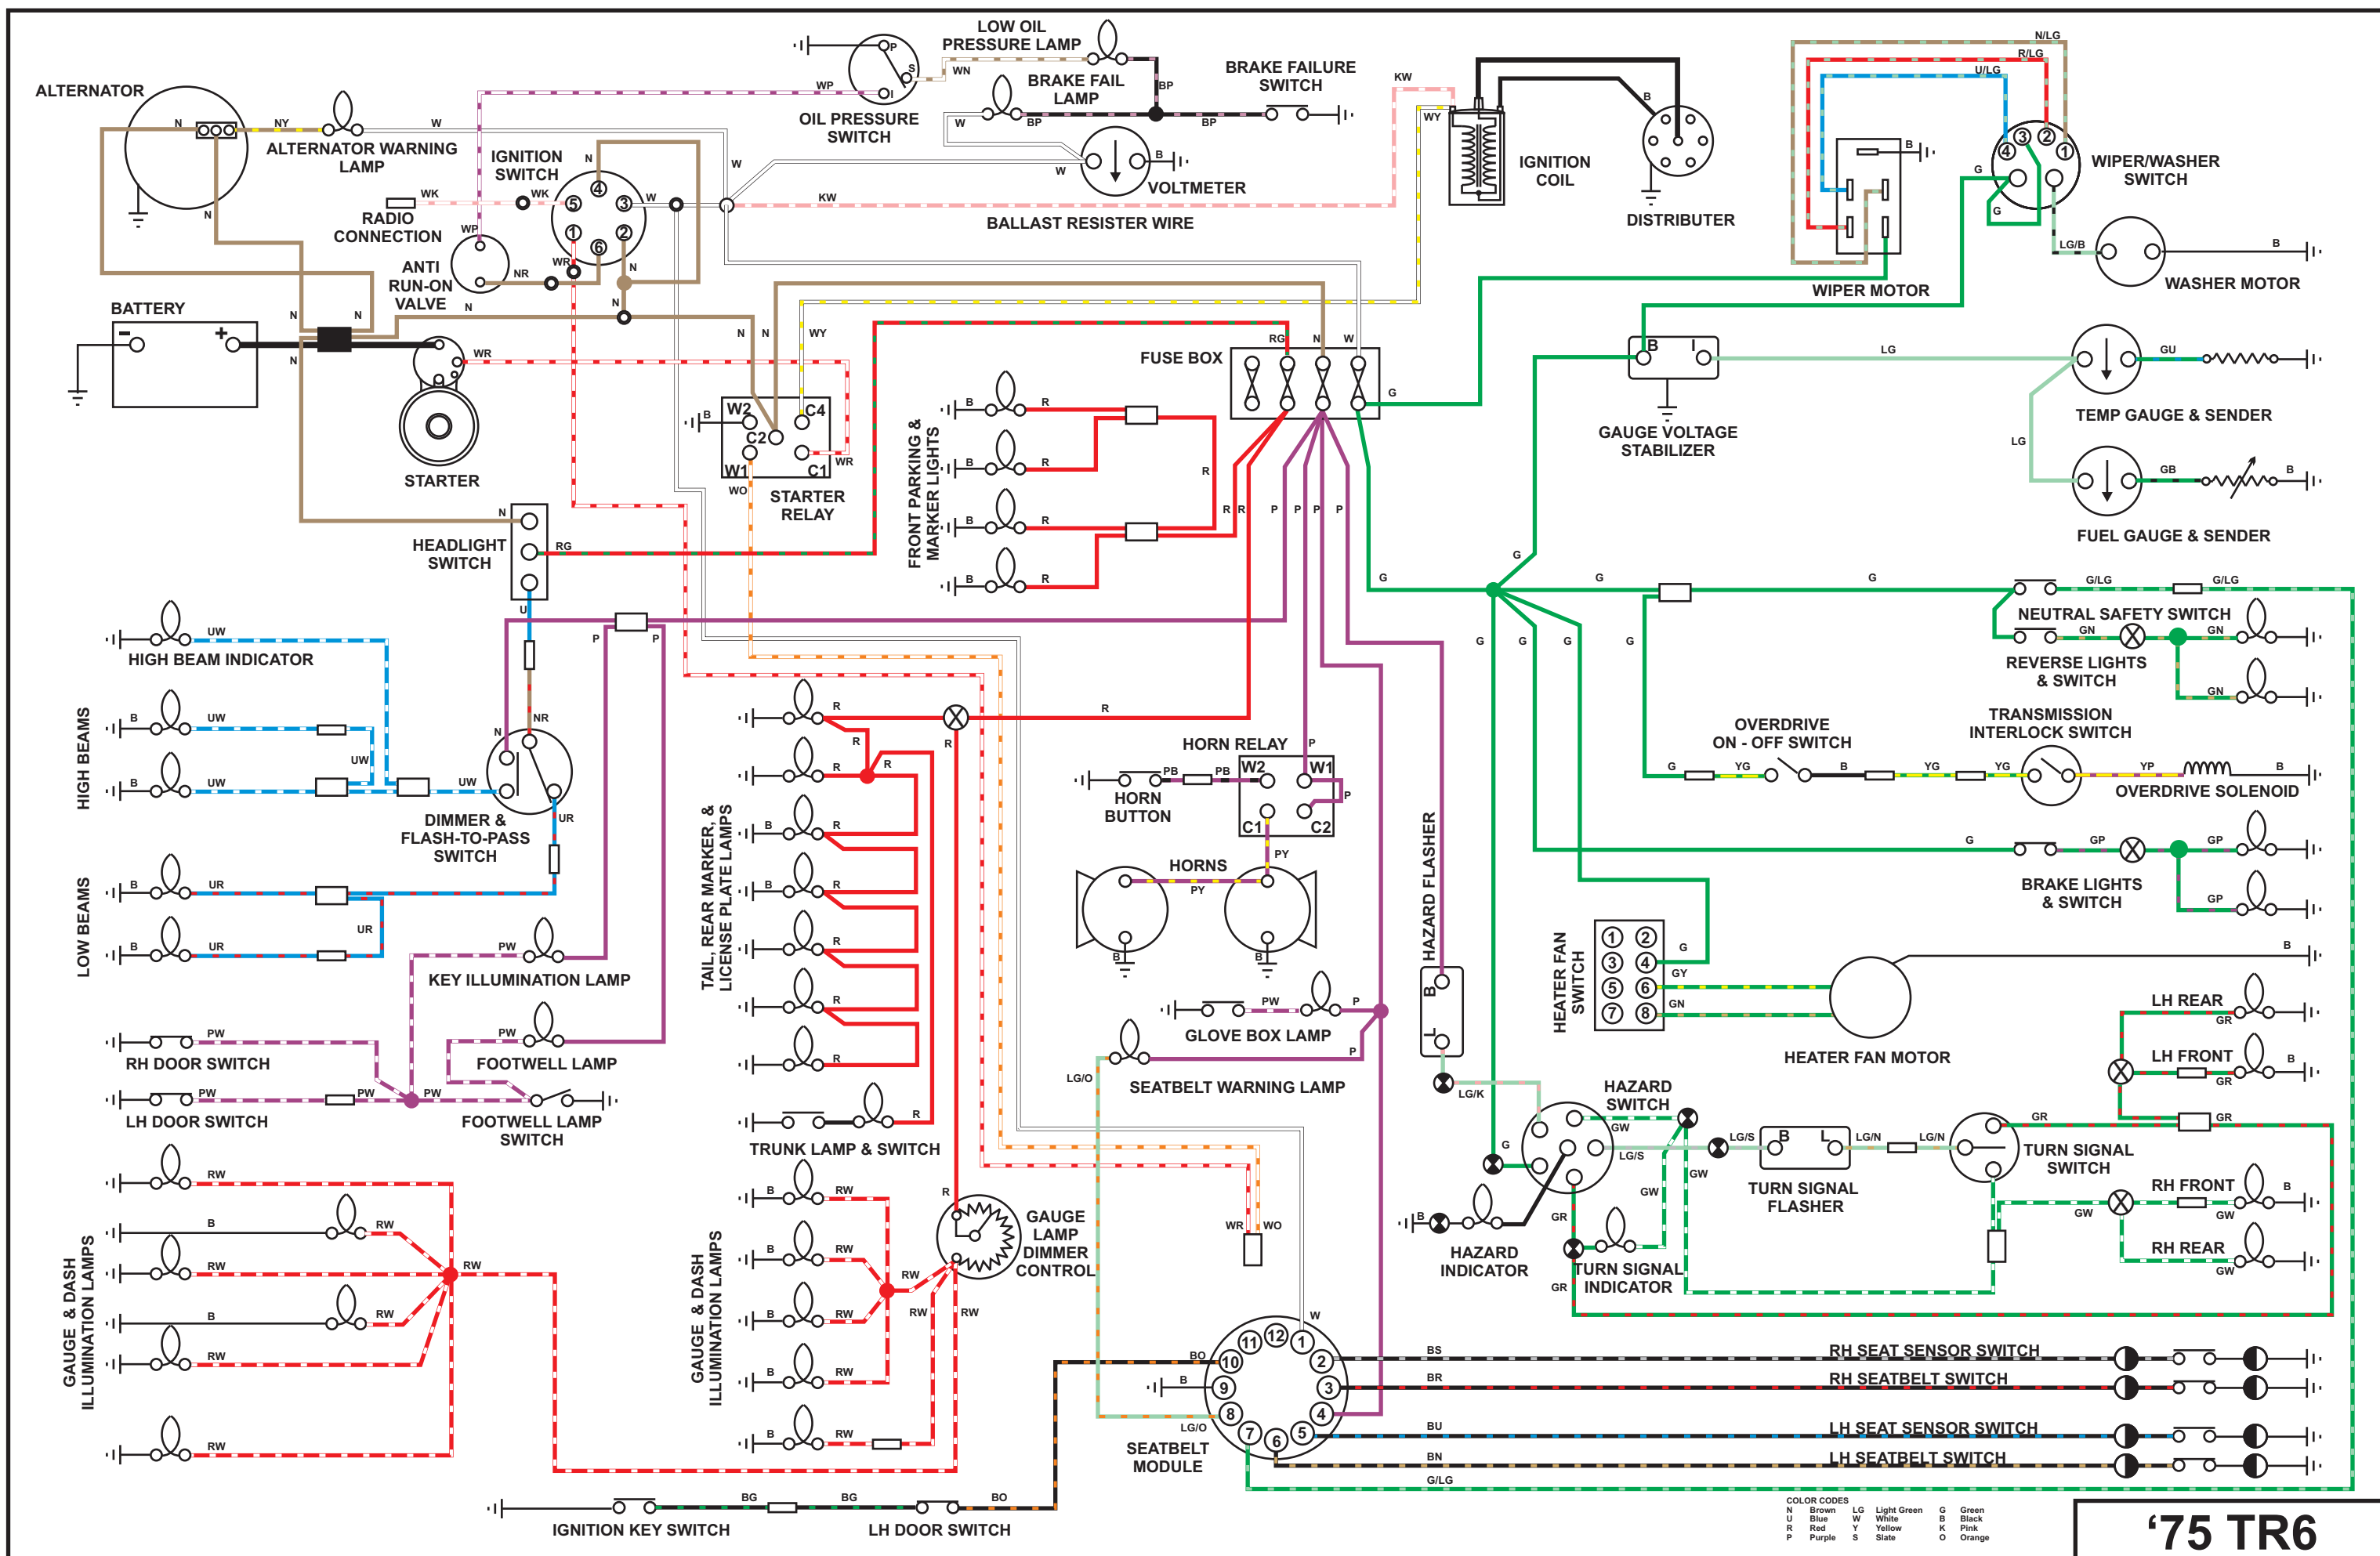

advance
AUTO-WIRE

www.advanceautowire.com

TRIUMPH TR250 - TR6 WIRING DIAGRAMS

A  PUBLICATION

© 2005

COLOR CODES

N	Brown	LG	Light Green	G	Green
U	Blue	W	White	B	Black
R	Red	Y	Yellow	K	Pink
P	Purple	S	Slate	O	Orange

TR 250

COLOR CODES

N	Brown	LG	Light Green	G	Green
U	Blue	W	White	B	Black
R	Red	Y	Yellow	K	Pink
P	Purple	S	Slate	O	Orange

'69 TR6

COLOR CODES

N	Brown	LG	Light Green	G	Green
U	Blue	W	White	B	Black
R	Red	Y	Yellow	K	Pink
P	Purple	S	Slate	O	Orange

'70 - '71 TR6

COLOR CODES

N	Brown	LG	Light Green	G	Green
U	Blue	W	White	B	Black
R	Red	Y	Yellow	K	Pink
P	Purple	S	Slate	O	Orange

'73 TR6

COLOR CODES

N	Brown	LG	Light Green	G	Green
U	Blue	W	White	B	Black
R	Red	Y	Yellow	K	Pink
P	Purple	S	Slate	O	Orange

'74 TR6

COLOR CODES

N	Brown	LG	Light Green	G	Green
U	Blue	W	White	B	Black
R	Red	Y	Yellow	K	Pink
P	Purple	S	Slate	O	Orange

'75 TR6

'76 TR6