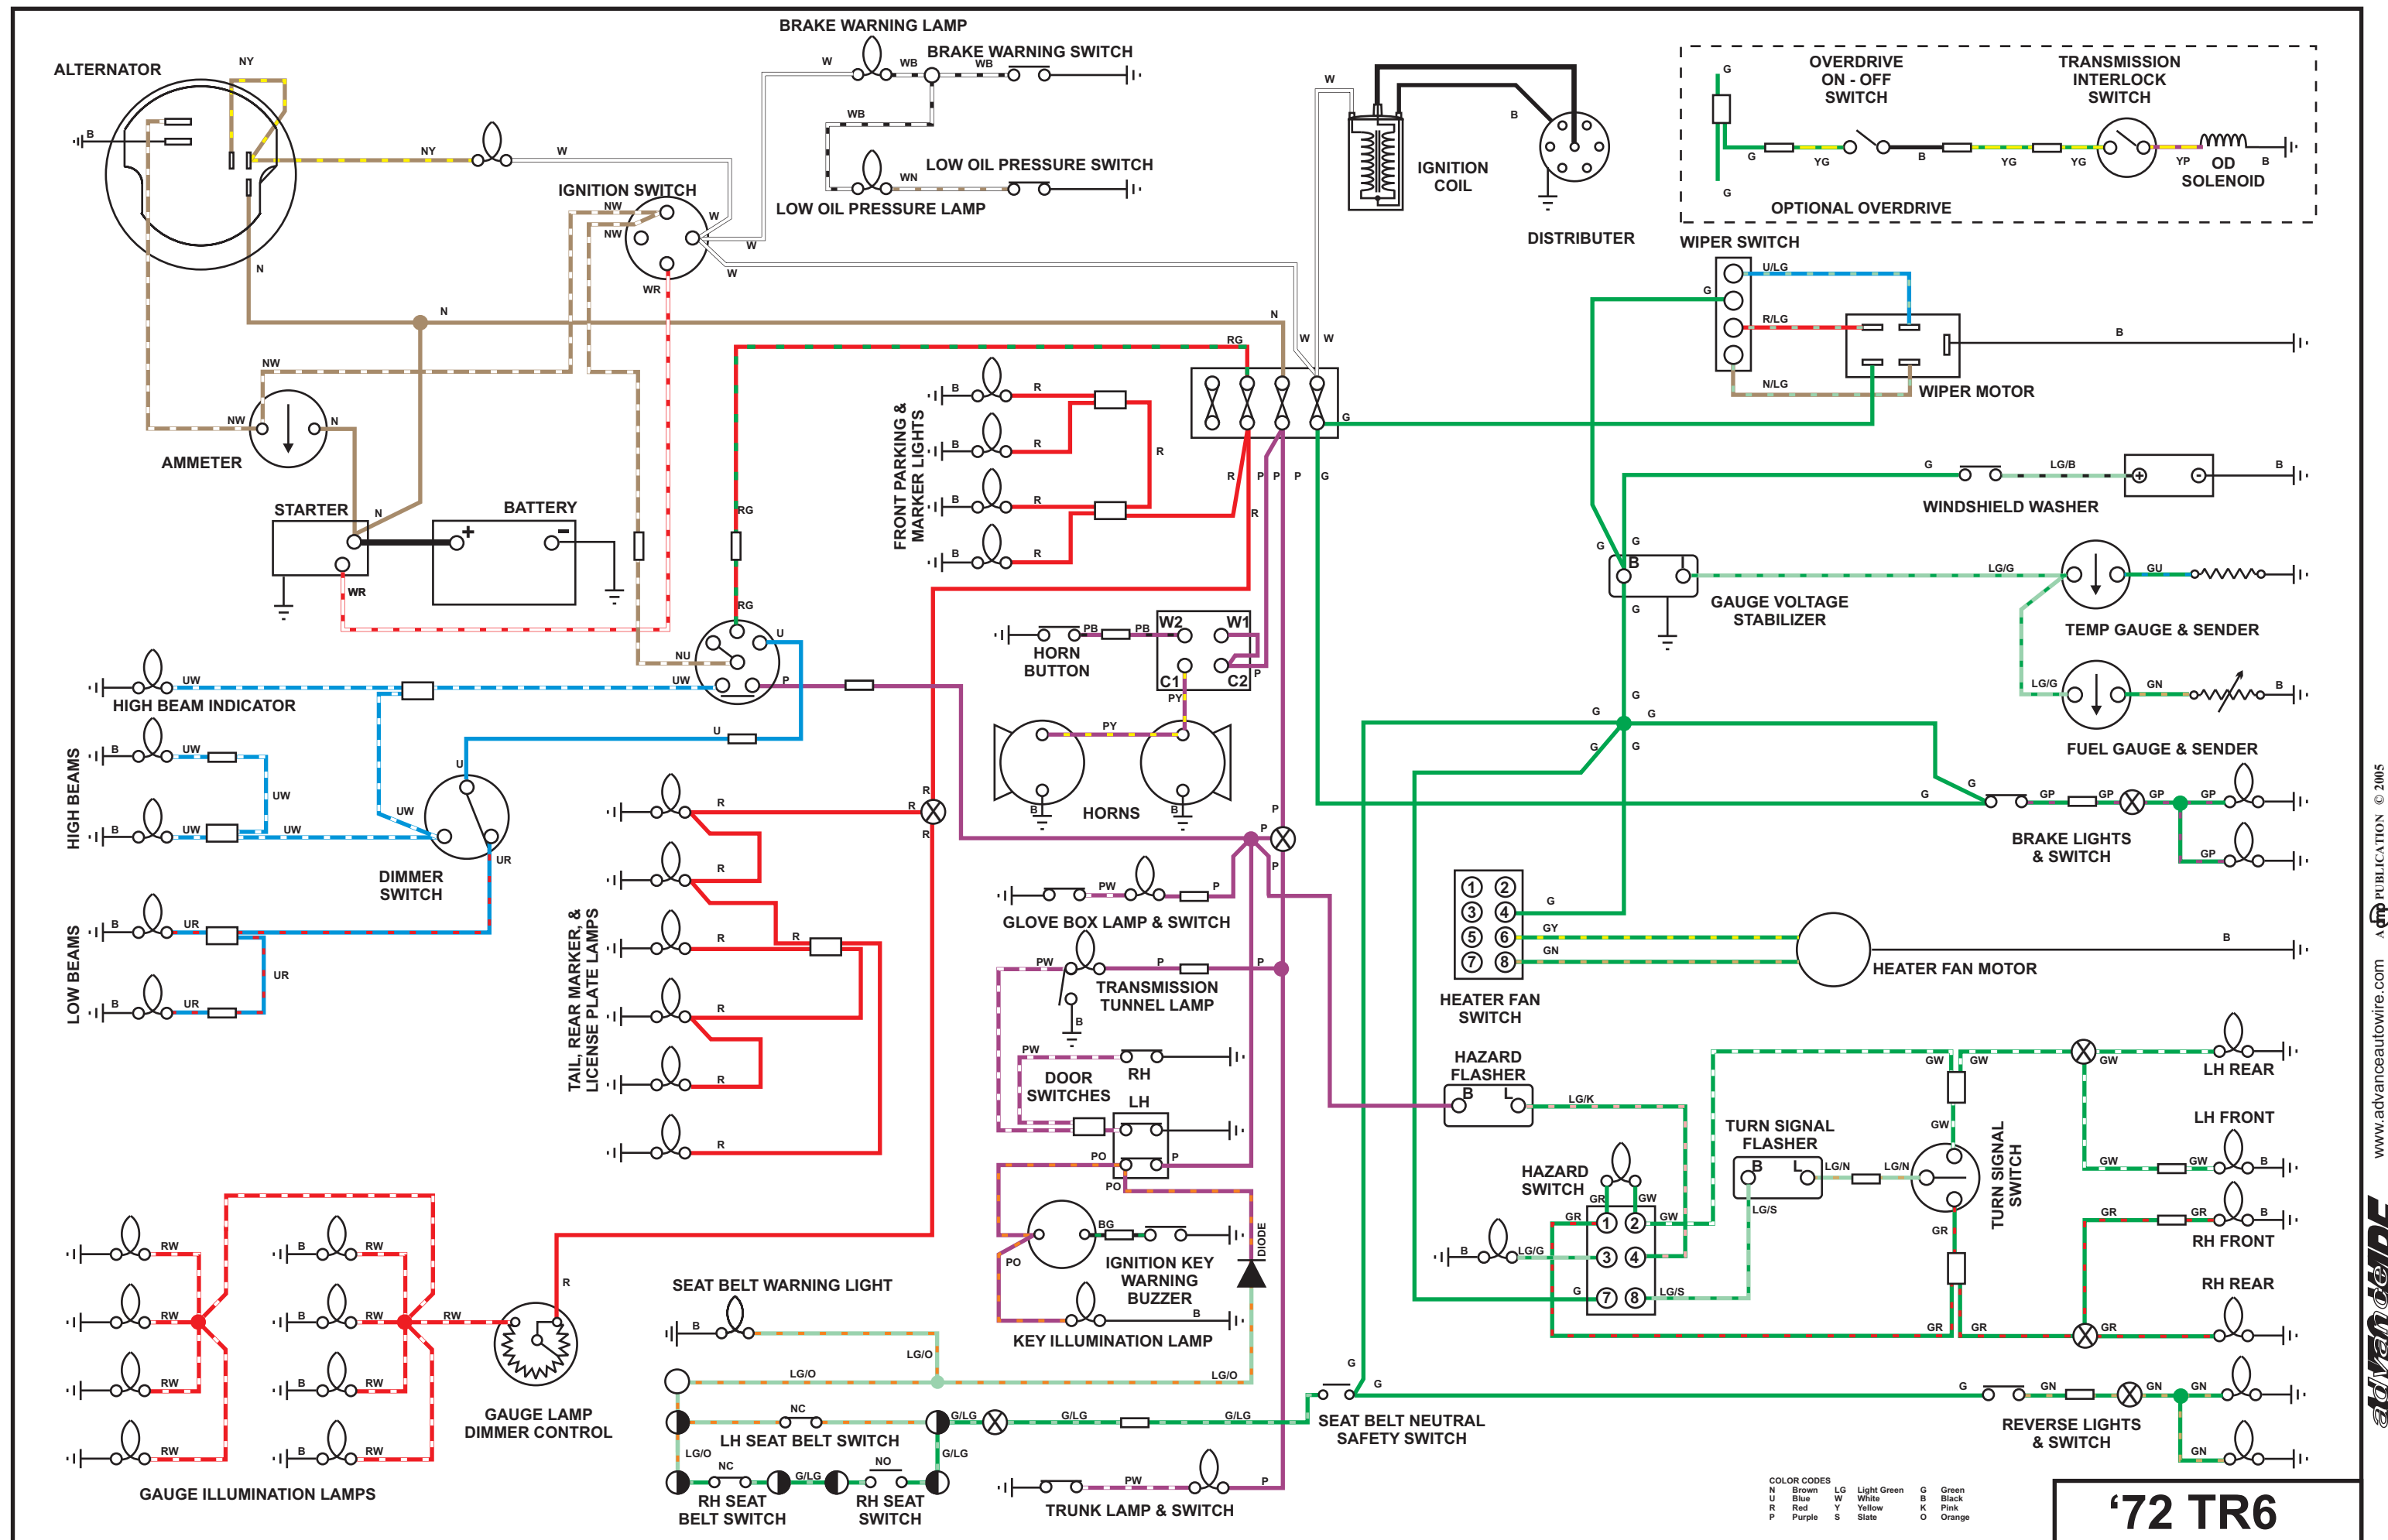

advance
AUTO-WIRE

www.advanceautowire.com

TRIUMPH TR250 - TR6 WIRING DIAGRAMS

A  PUBLICATION

© 2005

COLOR CODES

N	Brown	LG	Light Green	G	Green
U	Blue	W	White	B	Black
R	Red	Y	Yellow	K	Pink
P	Purple	S	Slate	O	Orange

TR 250

COLOR CODES

N	Brown	LG	Light Green	G	Green
U	Blue	W	White	B	Black
R	Red	Y	Yellow	K	Pink
P	Purple	S	Slate	O	Orange

'69 TR6

COLOR CODES

N	Brown	LG	Light Green	G	Green
U	Blue	W	White	B	Black
R	Red	Y	Yellow	K	Pink
P	Purple	S	Slate	O	Orange

'70 - '71 TR6

COLOR CODES

N	Brown	LG	Light Green	G	Green
U	Blue	W	White	B	Black
R	Red	Y	Yellow	K	Pink
P	Purple	S	Slate	O	Orange

'73 TR6

COLOR CODES

N	Brown	LG	Light Green	G	Green
U	Blue	W	White	B	Black
R	Red	Y	Yellow	K	Pink
P	Purple	S	Slate	O	Orange

'74 TR6

COLOR CODES

N	Brown	LG	Light Green	G	Green
U	Blue	W	White	B	Black
R	Red	Y	Yellow	K	Pink
P	Purple	S	Slate	O	Orange

'75 TR6

'76 TR6