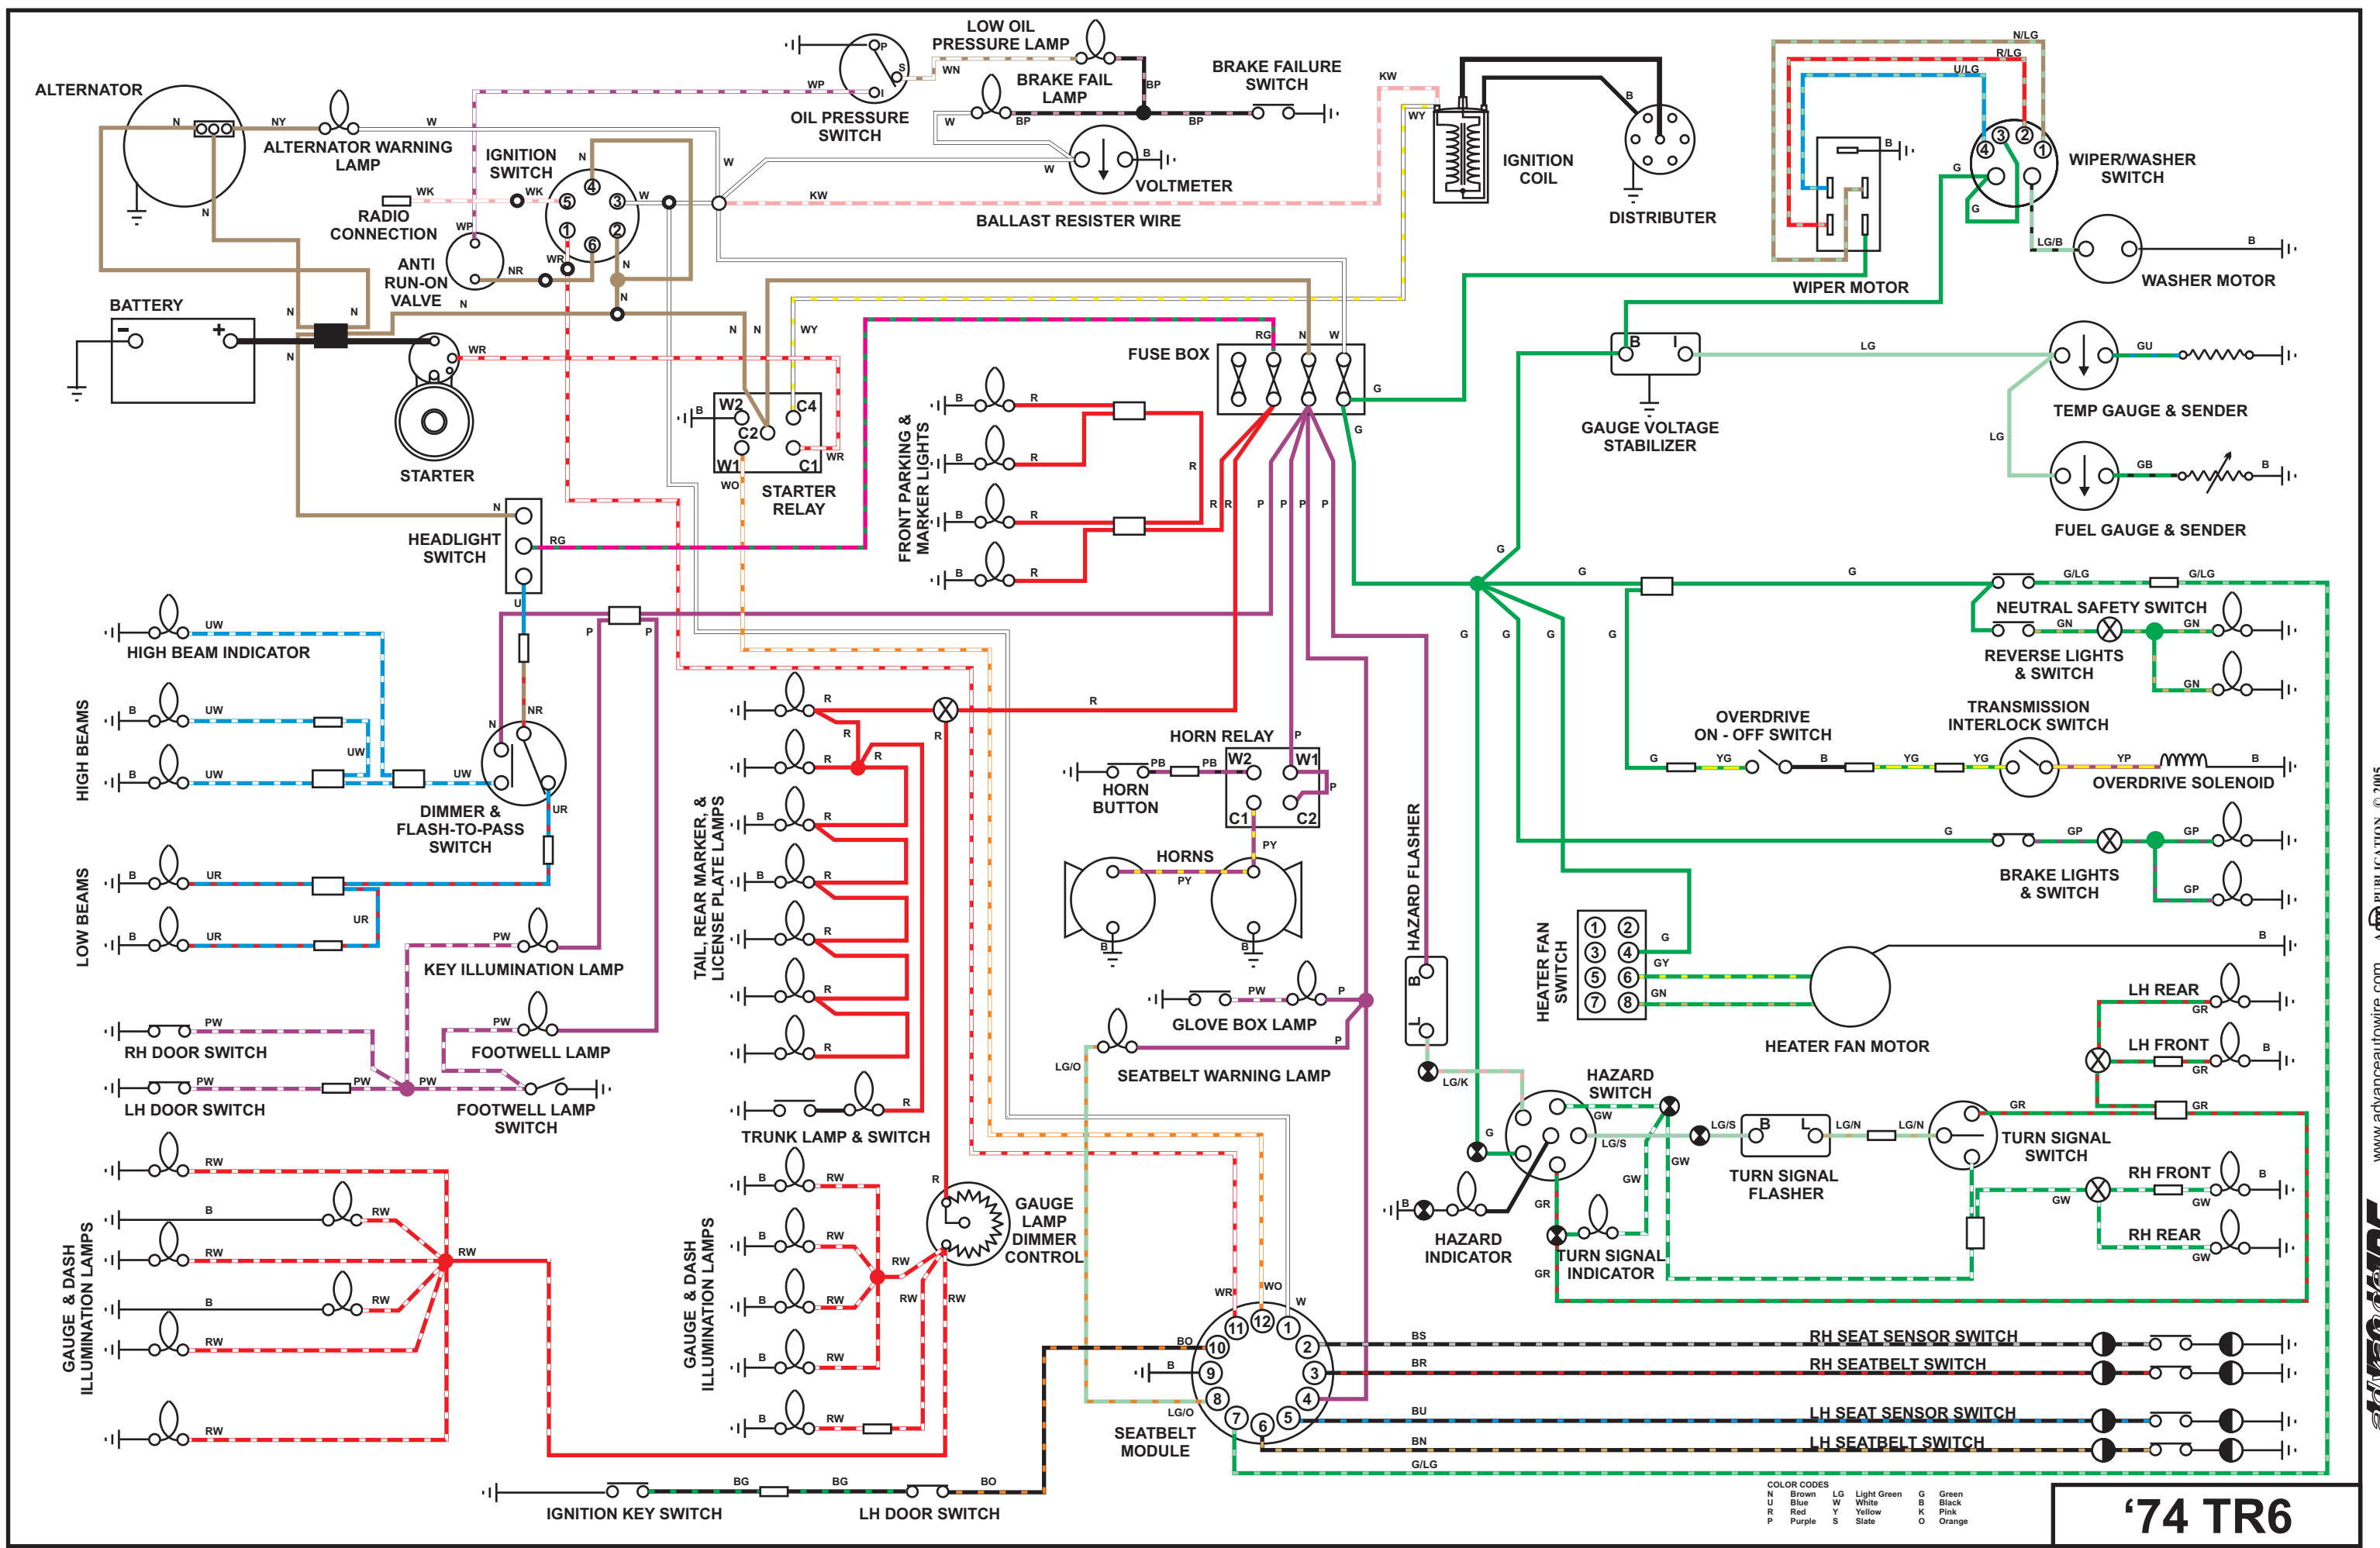

advance
AUTO-WIRE

www.advanceautowire.com

TRIUMPH TR250 - TR6 WIRING DIAGRAMS

A  PUBLICATION

© 2005

COLOR CODES

N	Brown	LG	Light Green	G	Green
U	Blue	W	White	B	Black
R	Red	Y	Yellow	K	Pink
P	Purple	S	Slate	O	Orange

TR 250

COLOR CODES

N	Brown	LG	Light Green	G	Green
U	Blue	W	White	B	Black
R	Red	Y	Yellow	K	Pink
P	Purple	S	Slate	O	Orange

'69 TR6

COLOR CODES

N	Brown	LG	Light Green	G	Green
U	Blue	W	White	B	Black
R	Red	Y	Yellow	K	Pink
P	Purple	S	Slate	O	Orange

'70 - '71 TR6

COLOR CODES

N	Brown	LG	Light Green	G	Green
U	Blue	W	White	B	Black
R	Red	Y	Yellow	K	Pink
P	Purple	S	Slate	O	Orange

'73 TR6

COLOR CODES

N	Brown	LG	Light Green	G	Green
U	Blue	W	White	B	Black
R	Red	Y	Yellow	K	Pink
P	Purple	S	Slate	O	Orange

'74 TR6

COLOR CODES

N	Brown	LG	Light Green	G	Green
U	Blue	W	White	B	Black
R	Red	Y	Yellow	K	Pink
P	Purple	S	Slate	O	Orange

'75 TR6

'76 TR6