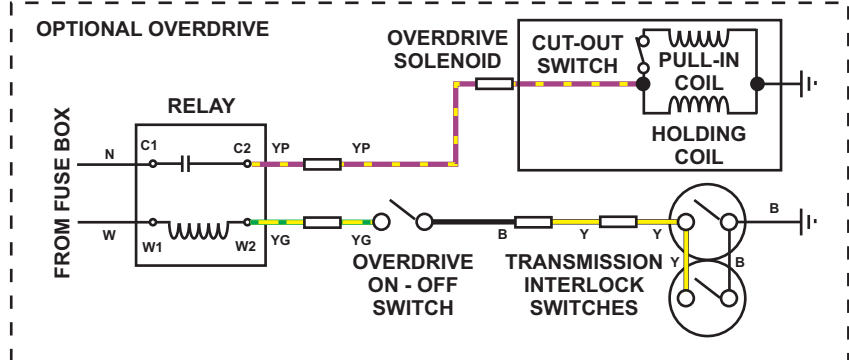

COLOR CODES

N	Brown	LG	Light Green	G	Green
U	Blue	W	White	B	Black
R	Red	Y	Yellow	K	Pink
P	Purple	S	Slate	O	Orange

'69 TR6